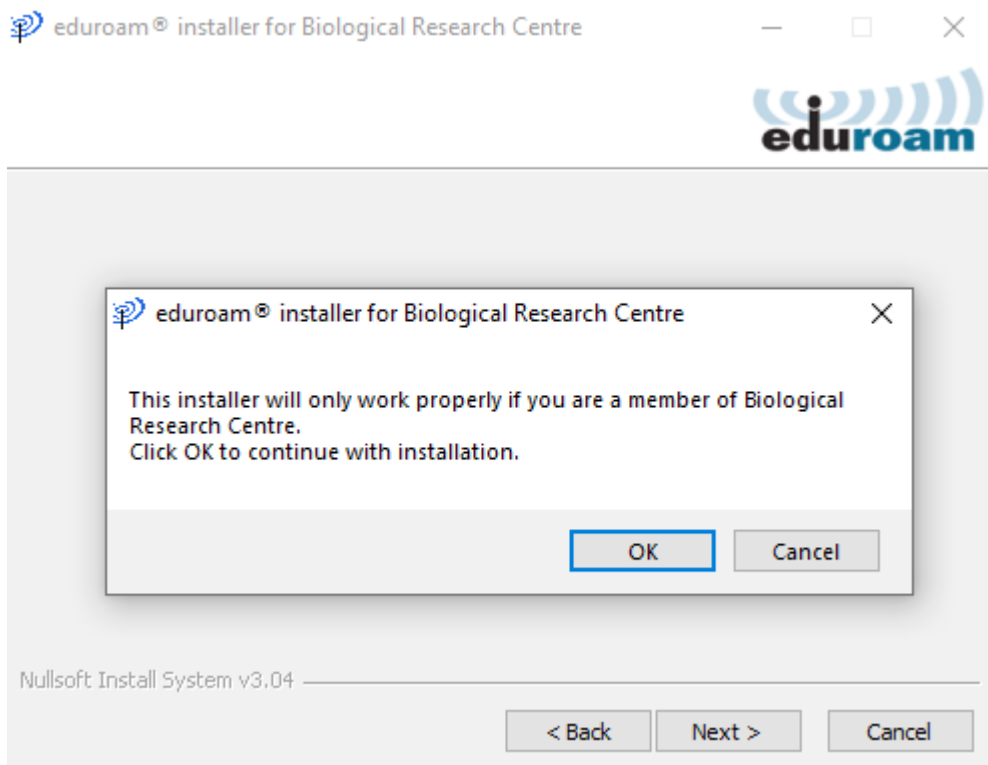

- Click on the "Next" button appearing in the window at the center of the screen!

Welcome to the eduroam® installer

This installer has been prepared for Biological Research Centre.
The installer will create the following wireless profiles:
eduroam, eduroam® via Passpoint.

More information and comments:
EMAIL: support@brc.hu
WWW: your local eduroam® support page

Installer created with software from the GEANT project.

<https://cat.eduroam.org>

Next >

Cancel

- Click on OK button.