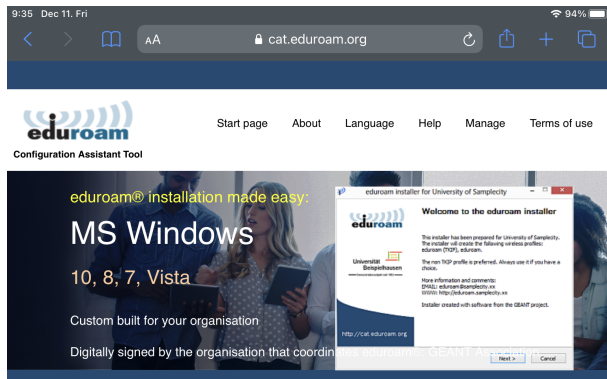

Apple iOS Setup for Eduroam

- Go to <https://cat.eduroam.org>

Click on the button that reads "Click here to download your eduroam installer".

Welcome to eduroam CAT

Connect your device to eduroam®

eduroam® provides access to thousands of Wi-Fi hotspots around the world, free of charge.

[Learn more](#)

Click here to download your eduroam®
installer

- Select "Biological Research Center" from the menu.

- Click on the button that reads "Apple iOS mobile devices".

9:35 Dec 11, Fri 94%

cat.eduroam.org