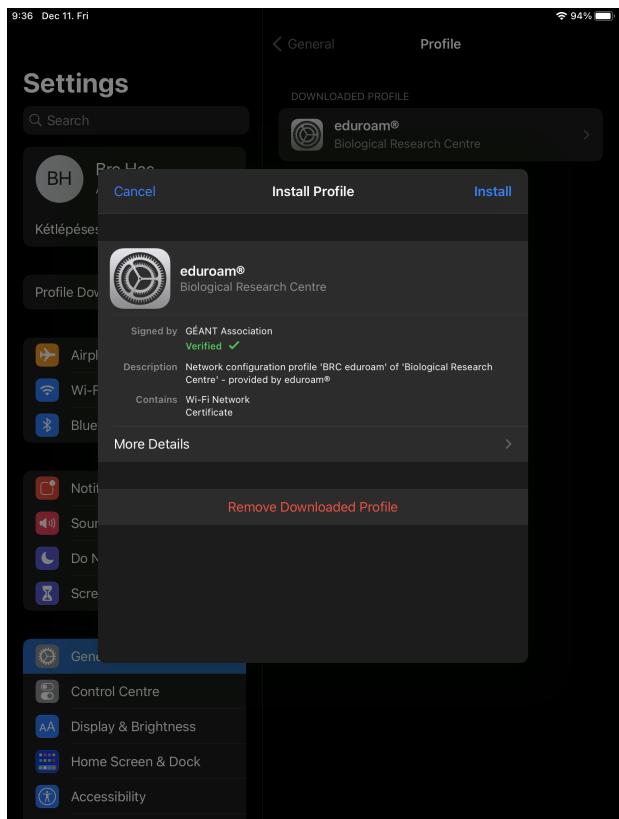

[Back to downloads](#)

This website is trying to download a configuration profile. Do you want to allow this?

Ignore Allow

- Click on the "Profile Downloaded" option under your Apple ID.

- Read the Consent page and press "Next". Then, read the Warning page and press "Install"