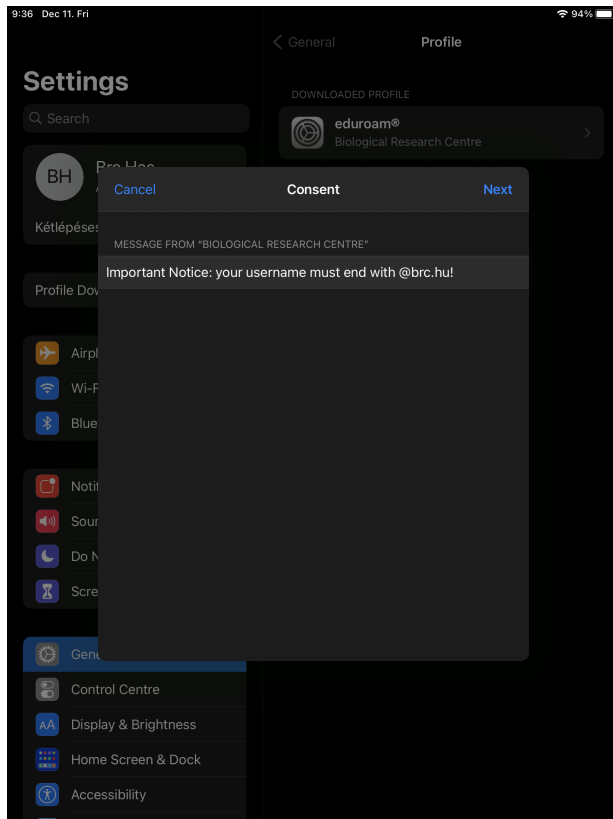

[Back to downloads](#)

This website is trying to download a configuration profile. Do you want to allow this?

Ignore Allow

- Click on the "Profile Downloaded" option under your Apple ID.

- Read the Consent page and press "Next". Then, read the Warning page and press "Install"