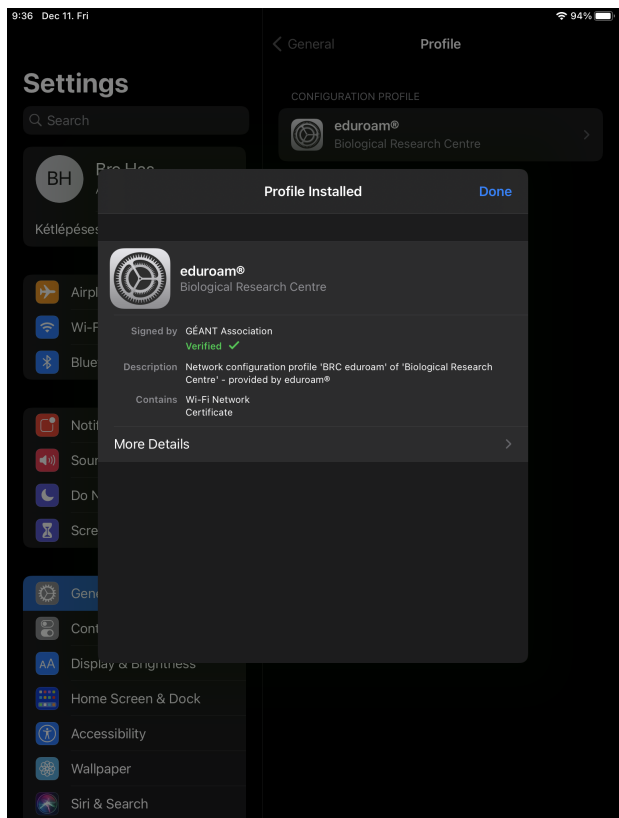

[Back to downloads](#)

This website is trying to download a configuration profile. Do you want to allow this?

Ignore Allow

- Click on the "Profile Downloaded" option under your Apple ID.

- Read the Consent page and press "Next". Then, read the Warning page and press "Install"