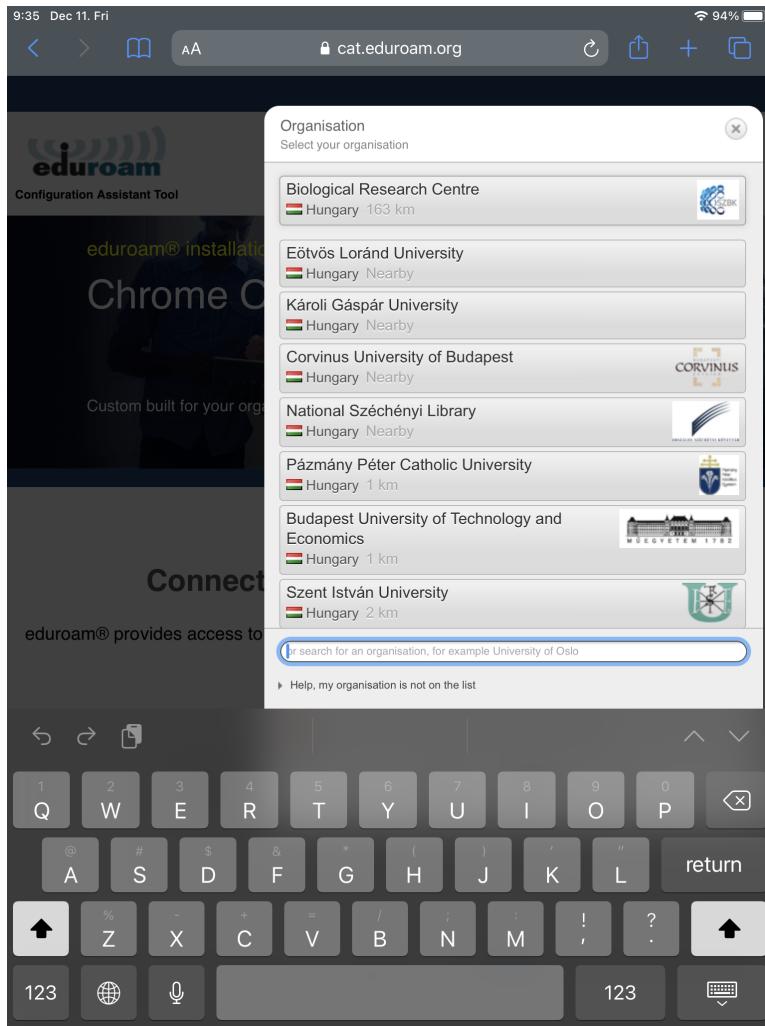

Apple iOS Setup for Eduroam

- Go to <https://cat.eduroam.org>

Click on the button that reads "Click here to download your eduroam installer".

Welcome to eduroam CAT

Connect your device to eduroam®

eduroam® provides access to thousands of Wi-Fi hotspots around the world, free of charge.

[Learn more](#)

Click here to download your eduroam®
installer

- Select "Biological Research Center" from the menu.

- Click on the button that reads "Apple iOS mobile devices".

9:35 Dec 11, Fri 94%

cat.eduroam.org