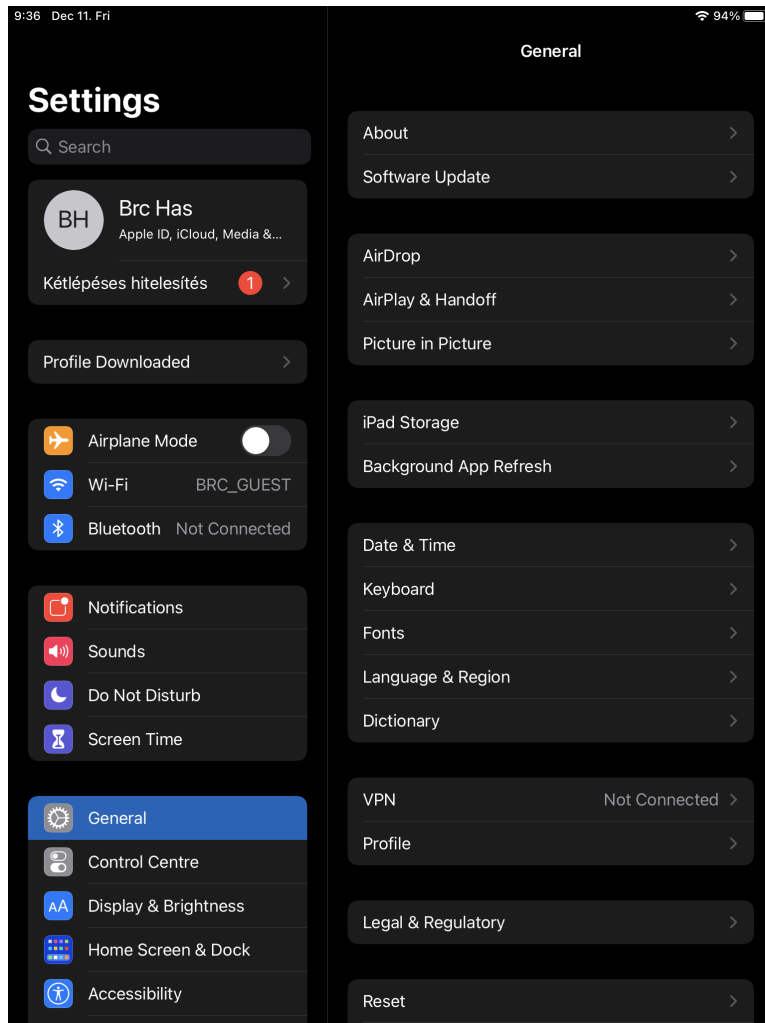

- Click on the "Profile Downloaded" option under your Apple ID.