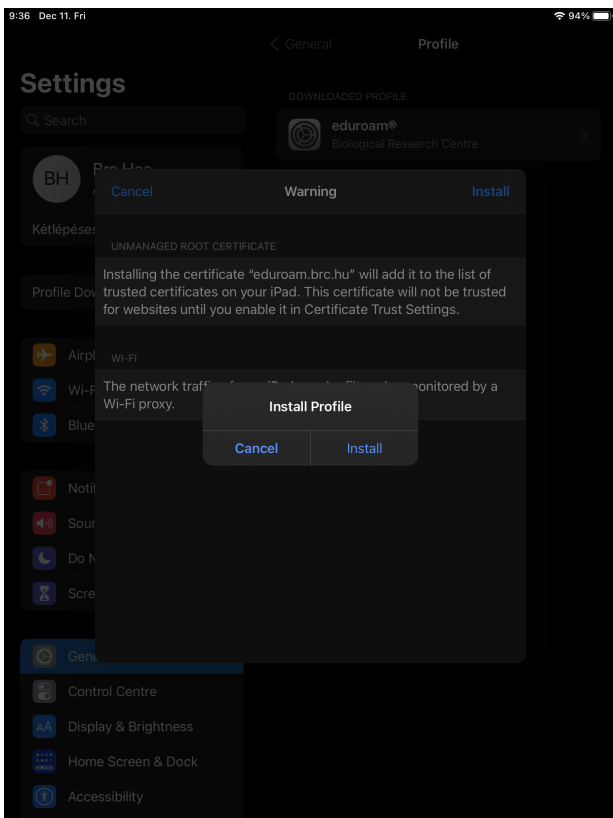

[Back to downloads](#)

This website is trying to download a configuration profile. Do you want to allow this?

Ignore Allow

- Click on the "Profile Downloaded" option under your Apple ID.

- Read the Consent page and press "Next". Then, read the Warning page and press "Install"

- When prompted, enter your BRC e-mail address (example: first name.last name@brc.hu), then proceed and enter your password.